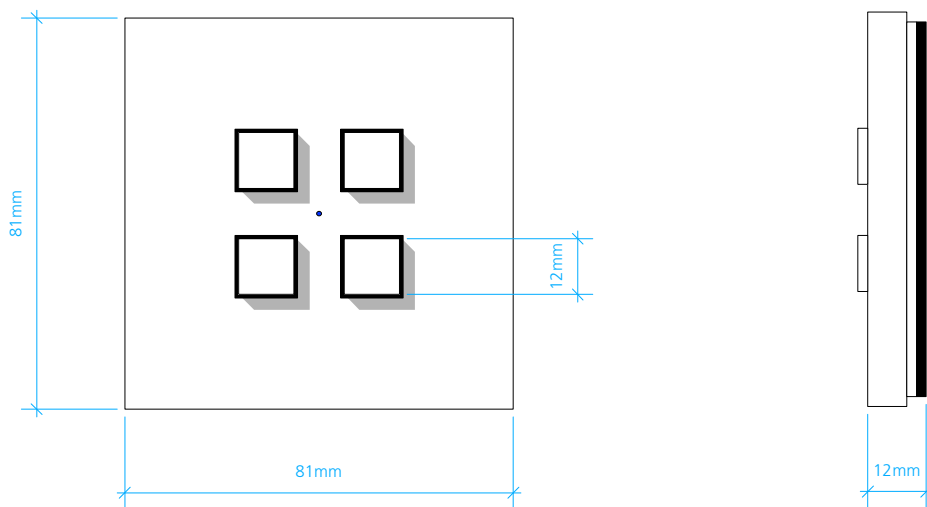

Drawings and measures

Technical specifications

Input		Firmware:	
Programmable push buttons:	4	3663	4 push buttons
Other inputs:	-	5233	8 push buttons (on request)
Radio transceiver			
Maximum output power:	2,4...2,483 Ghz +4 dBm		
Ambient temperature, ta:	-20...+45 °C		
Max. case temperature, tc:	+65 °C		
Max. relative humidity:	0...80%, non-cond.		
Range (depending on the surroundings)	up to 15 m		
Battery (included)			
Type:	3V CR2032 lithium coin cell		
Lifetime:	10.000 click		
Mechanical data			
Case:	Unibody aluminium or brass		
Dimensions:	81,0 x 81,0 x 12 mm		
Weight:	100 g		
Degree of protection:	IP20 (indoor use only)		