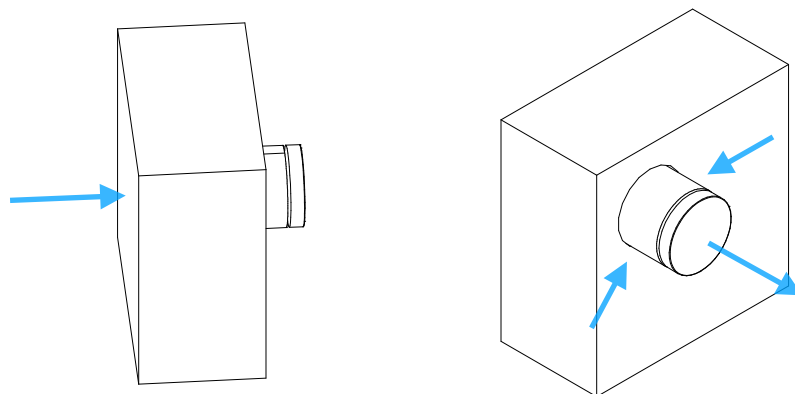

Aria Brick - BRK_A01
rev. 1.0_01/01/2019

General description

Only for PLH Neo Lighter.

A little pure silicon brick, shock proof and scratch proof, welcomes the PLH Neo Lighter transforming it in an elegant switch plate.

Technical specifications

Dimensions: 90 mm x 90 mm x 49,5 mm (1,14 x 19,5 inches)

Body: Pure silicon

Weight: 400 g

How to use it

Insert gently the PLH Neo Lighter (not included) in the housing

Press the silicon in the back to facilitate the extraction, and extract from the front hold the white body