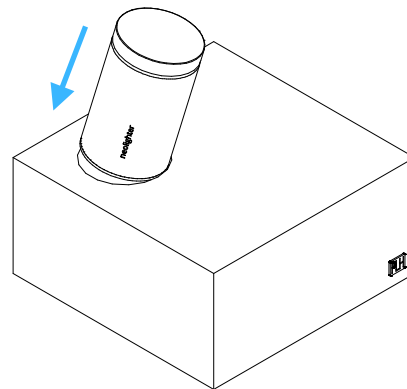

Aria Brick - BRK_A01
rev. 1.0_01/01/2019

General description

Only for PLH Neo Lighter.

A little pure silicon brick, shock proof and scratch proof, welcomes the PLH Neo Lighter transforming it in an elegant switch plate.

Technical specifications

Dimensions: 90 mm x 90 mm x 49,5 mm (1,14 x 19,5 inches)

Body: Pure silicon

Weight: 400 g

How to use it

Insert gently the PLH Neo Lighter (not included) in the housing

Press the silicon in the back to facilitate the extraction, and extract from the front hold the white body